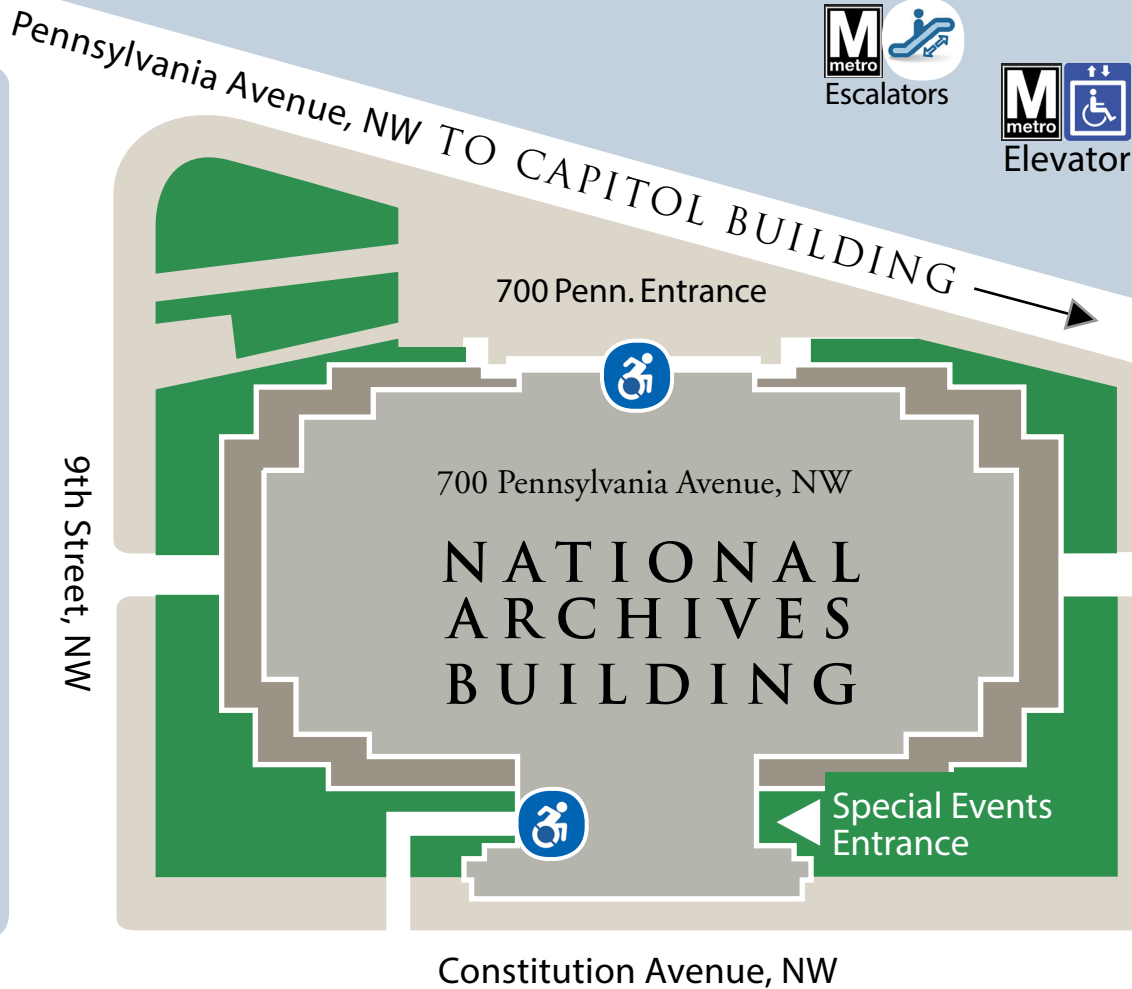

ACCESSIBLE ROUTES AND ENTRANCES

700 PENNSYLVANIA AVENUE, NW, WASHINGTON, DC 20408

ARCHIVES-NAVY MEMORIAL -PENN QUARTER STATION

DIRECTIONS

Enter on Constitution Avenue between 7th and 9th Street, NW for McGowan Theater, Jefferson Room, Washington Room, Adams Room, Rotunda and exhibits.

ENTRANCE • Both the Pennsylvania Avenue and Constitution Avenue entrances are wheelchair-accessible.

METRO/SUBWAY • The Metrorail System in Washington D.C. serves the National Archives at the Archives/Navy Memorial station. Take the elevator leading to the street entrance, which is conveniently located across the street from the wheelchair-accessible Pennsylvania Avenue, N.W. entrance.